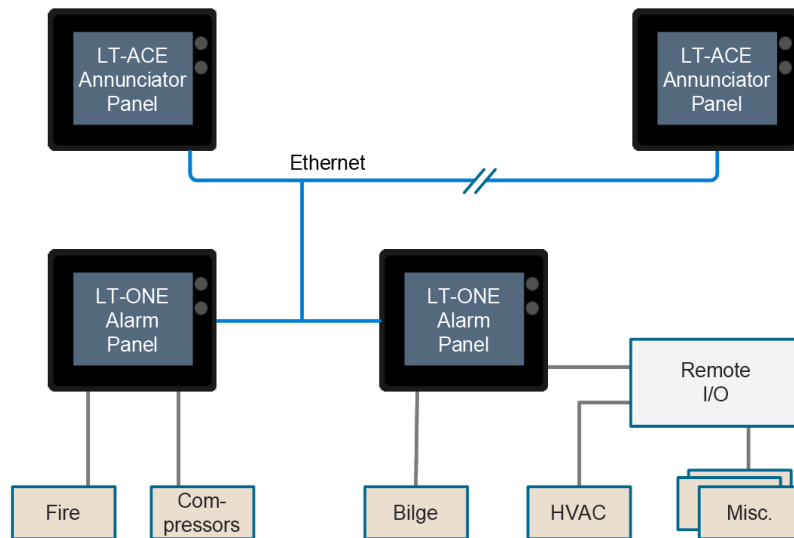

Compact with big features

The Marine Watch LT Series is an unclassified vessel alarm system with no compromises. This robust system with an incredible list of features is ready to take you on a safe voyage and withstand any weather condition.

- Full vessel alarm system
- Clear graphics for quick and safe decisionmaking
- Touch-screen and CCTV camera-support
- All-in-one alarm panel with inbuilt I/O
- No separate I/O cabinet needed
- Configurable automation logic
- Easy installation, no programming needed

LT-ONE Alarm Panel

- Alarm operator panel with onboard flexible I/O
- Displays up to 60 alarms
- Event log, units and inbuilt languages
- Easy plug-in I/O expansion
- Inbuilt sensor troubleshooting
- Configurable automation logic
- Can display analogue gauges

The LT-ONE Alarm Panel can be used stand-alone or in combination with the LT-ACE Annunciator Panel that visualizes alarms from up to two LT-ONE. The LT-ACE automatically self-configures when connected to the same Ethernet network as the LT-ONES.