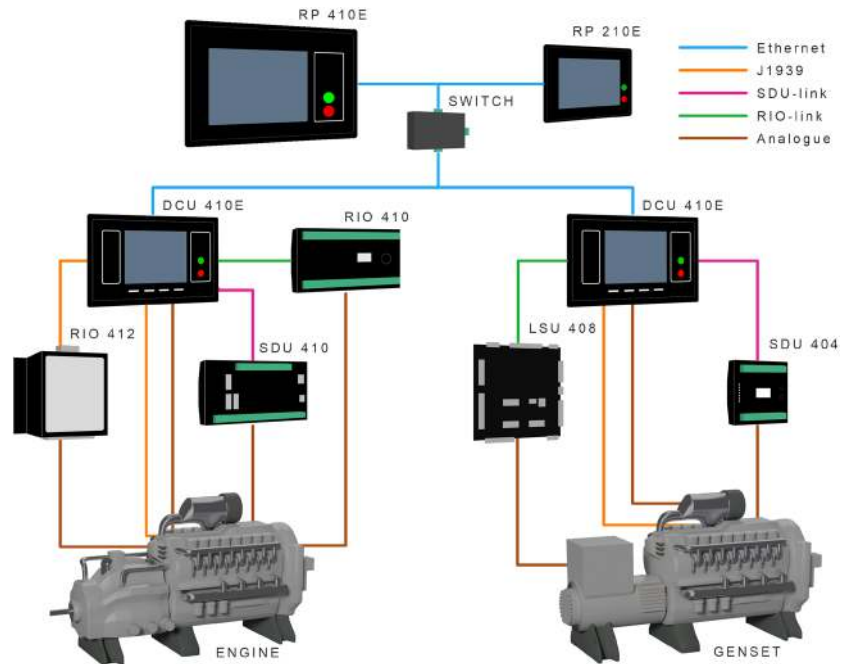

RP 410E Remote Panel

At a glance

- 8.4" high resolution colour touch screen
- Console mount, IP56 front rated
- Ethernet interface for connection to DCU network
- 4 switch inputs
- 4 event driven relay outputs
- Additional relay expansion possibilities using the MK 14 expansion module
- Audio line output for auxiliary speakers
- 24V power supply
- Supports up to 8 DCUs

Why customers select the RP 410E Remote Panel

- “Plug and Play” – auto configuring greatly reduces installation costs
- 13 languages directly user selectable
- USB port allows quick and easy updating / downloading of data
- Configurable templates to match applications & users
- Multiple remote panels connectable
- Configurable logic for “Active” stations and “Priority” control
- Classification Society Type Approved by major IACS members
- Supports up to 4 IP cameras in non-classed systems, negating the need for a CCTV system

The Marine Pro 400 Series offers a wide range of possible classed or non-classed configurations and applications.

Features and benefits

Clear, precise indications

8.4" touchscreen panel, 640 x 480 pixel

Selectable Auto dimming mode dependant on ambient light

Multiple Sounds available and linked to specific events provide unique identification of event

Intuitive operation via icons instead of text

Ease of installation

One Ethernet cable to engine space only

Multiple engines can be displayed on one panel